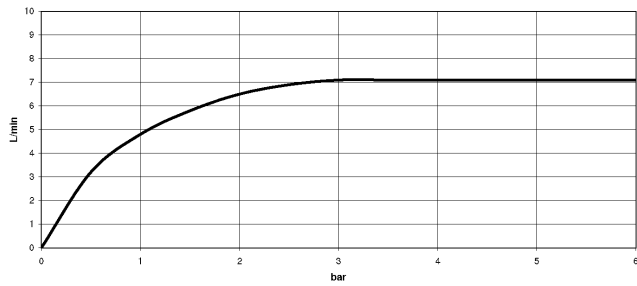

### Recommended miscellaneous

---

**Concealed wall elbow -**

35 085 970 90

- max. recess depth 163 mm
- min. recess depth 90 mm

## SYMETRICS Wall-mounted basin spout without pop-up waste - Brushed Platinum

---

13 805 980  
mm [inches]

### Flow rate chart

---